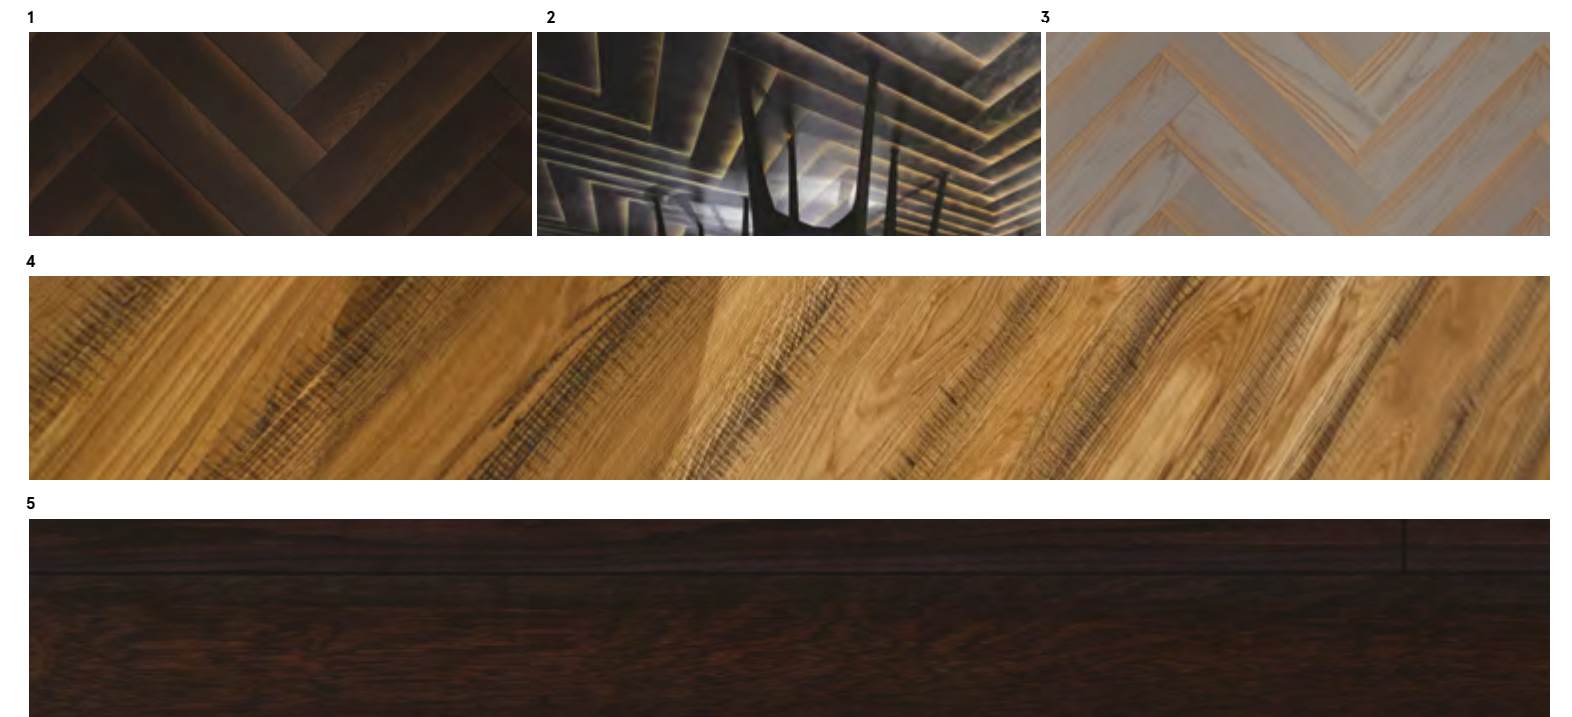

**<sup>6</sup>JACKSON**

Oak  
Brushed,  
lacquered color

•  
Rovere  
Spazzolato,  
verniciato a colore

SPECIALS: WOOD CAMO / ICE CAMO / FOREST CAMO

SPECIALS: NATURAL-BLACK-GREY SHADOW / CUT OFF / RRRED

<sup>1</sup>WOOD CAMO

Oak  
Brushed,  
lacquered + digital print

•  
Rovere  
Spazzolato,  
verniciato + stampa digitale

<sup>2</sup>ICE CAMO

Oak  
Brushed,  
lacquered + digital print

•  
Rovere  
Spazzolato,  
verniciato + stampa digitale