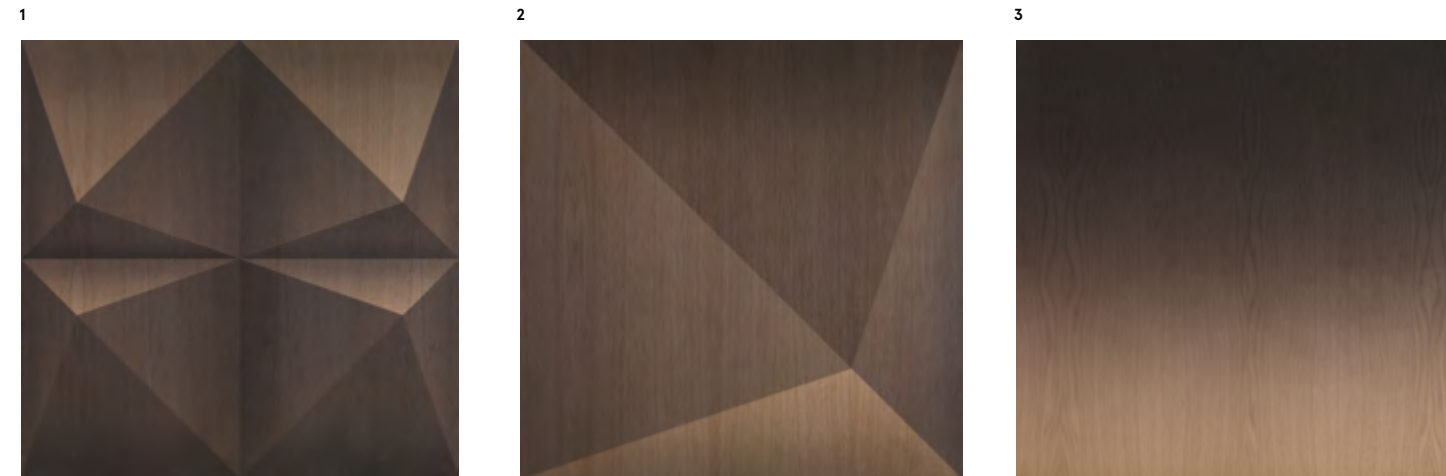

IWOOD: BLACK STAR / KALEIDOSTONE / BLACK SHADOW

STUD TILES: STUD OAK / STUD BLACK / STUD GREY